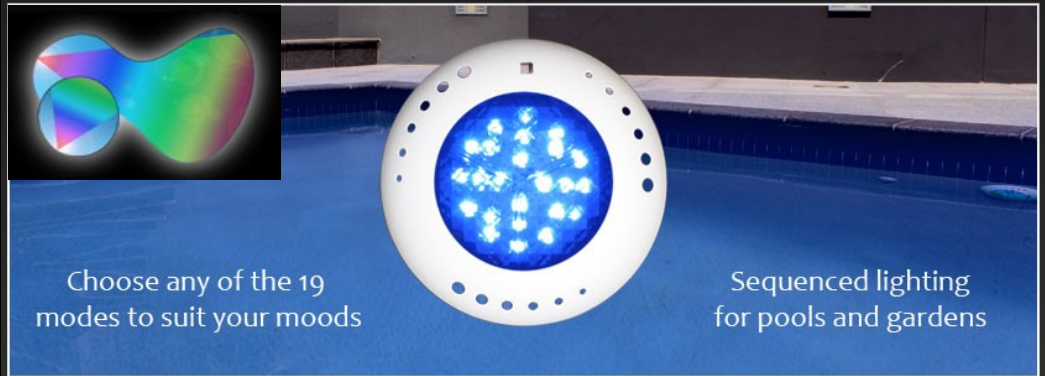

exact[®] MICRO7+

WARNING !
" Installing our Elegant, Modern, De Luxe Colour Changing Pool Lighting Systems may make the Neighbours envious "

Innovators of the most...

- > Practical
- > Modern and Stylish
- > Affordable
- > No Splice Retro - Fit
- > Builder Friendly
- > Advanced Technology
- > Energy Efficient
- > 19 Pool Lights in One

VM SERIES LED POOL LIGHTING

Choose any of the 19 modes to suit your moods

Sequenced lighting for pools and gardens

SURFACE MOUNT FOR RETRO FIT & NEW POOLS

With only a 115mm diameter the VM 72 LED Fibreglass or Concrete Niche is in a Class of it's own....

**New for 2010
Flush Mount
Niche for
Concrete Pools**

Two types of Remote Controls Available

LED Lighting and Water Quality Testing specialists

Get these Great Products from Your Local Pool Professional

POOL BITS Quality Products